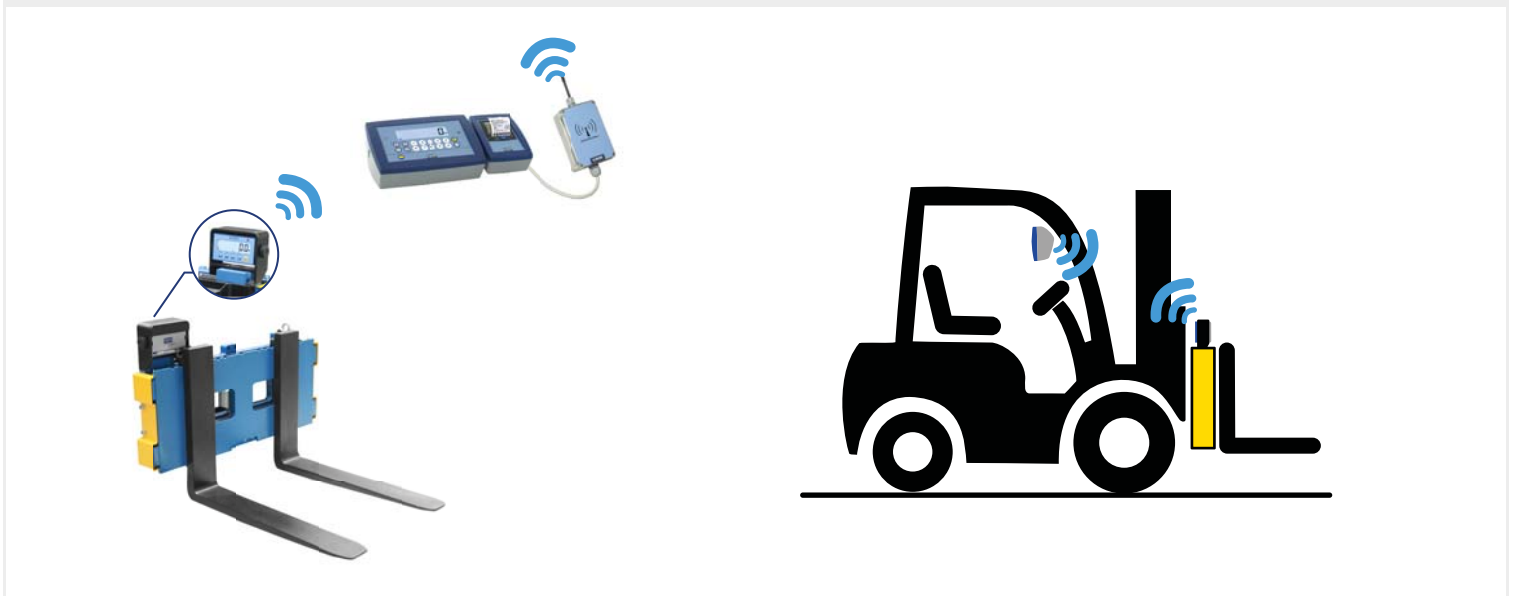

WIRELESS SOLUTIONS

LTW_SOLUTION 1_COMPLETE DATA MANAGEMENT

Indicator: DFWLBLTW
Indicator in cabin: 3590ET
Radio module: OBRF
WIFI: WIFITD
Power supply: AL7212

Wireless Repeater Unit

Remote Big Display DGT100R
Radio Module OBRF

LTW_SOLUTION 2_MAIN INDICATOR IN CABIN AND WIRELESS COMMUNICATION

Indicator: DFWLBLTW
Indicator in cabin: DFWKxxPXP
Radio module: OBRF
Repeater program: MSTSLV

WIRED SOLUTIONS ~

LTW_SOLUTION 3_INTEGRATED WEIGHING ON LTW