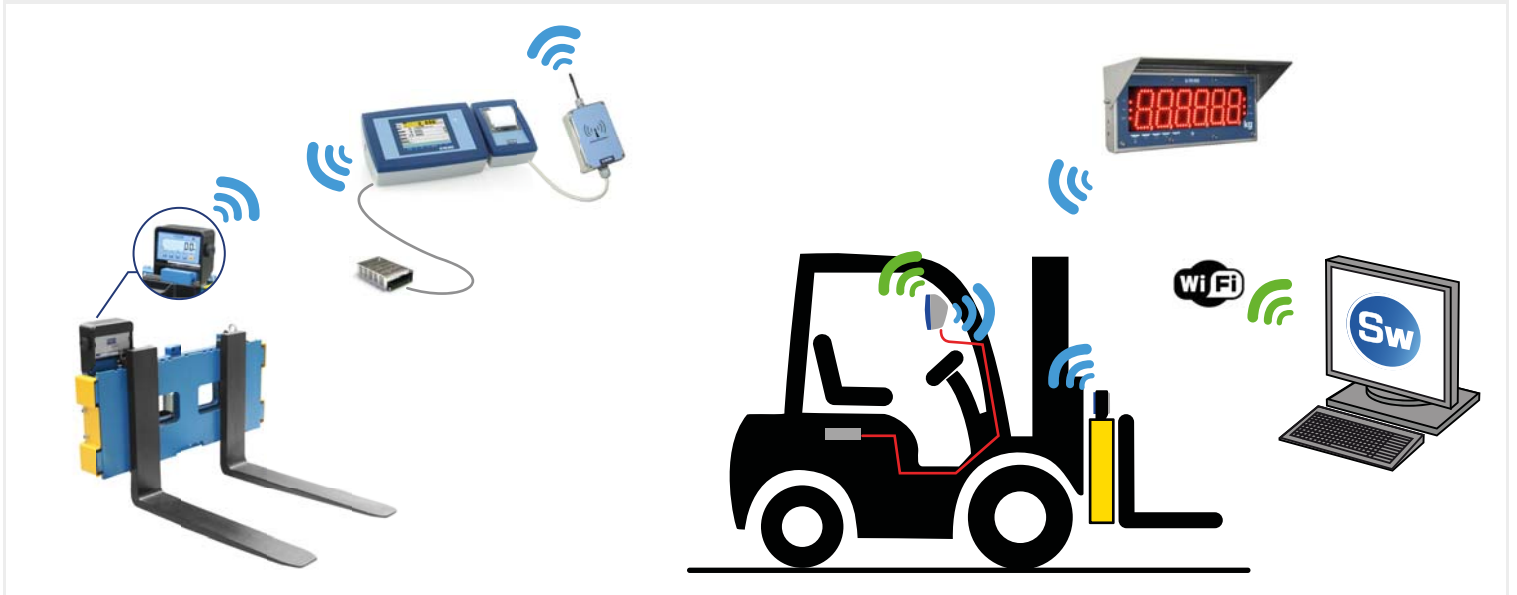

WIRELESS SOLUTIONS

LTW_SOLUTION 1_COMPLETE DATA MANAGEMENT

Indicator: DFWLBLTW
Indicator in cabin: 3590ET
Radio module: OBRF
WIFI: WIFITD
Power supply: AL7212

Wireless Repeater Unit

Remote Big Display DGT100R
Radio Module OBRF

LTW_SOLUTION 2_MAIN INDICATOR IN CABIN AND WIRELESS COMMUNICATION

Indicator: DFWLBLTW
Indicator in cabin: DFWKxxPXP
Radio module: OBRF
Repeater program: MSTSLV

WIRED SOLUTIONS ~

LTW_SOLUTION 3_INTEGRATED WEIGHING ON LTW