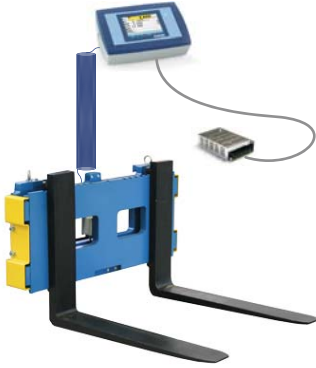

LTW_SOLUTION 2_MAIN INDICATOR IN CABIN AND WIRELESS COMMUNICATION

Indicator: DFWLBLTW
Indicator in cabin: DFWKxxPXP
Radio module: OBRF
Repeater program: MSTSLV

WIRED SOLUTIONS ~

LTW_SOLUTION 3_INTEGRATED WEIGHING ON LTW

Indicator: DFWLBTW

LTW_SOLUTION 4_MULTIFUNCTION WEIGHING

Indicator: DFWLB
Cable: LTWKAB

LTW_SOLUTION 5_MULTIFUNCTION WEIGHING AND PRINTOUT

Indicator: DFWKxxPXP
Cable: LTWKAB

LTW_SOLUTION 6 TOUCH SCREEN ADVANCED WEIGHING AND DATA MANAGEMENT